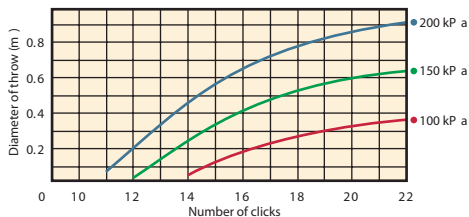

4mm Barb

4mm Thread

1/2" Thread

4mm In-Line on Stake

4mm Barb on Stake

PERFORMANCE			360°	180°
	PRESSURE (kPa)	FLOW (lph)	T HROW Dia. (m)	THROW Rad. (m)
fully open (approx. 22 clicks)	100	33	0.37	0.37
	150	41	0.64	0.50
	200	49	0.92	0.63

FLOW RATE 360° & 180°

RADIUS OF THROW 360°

RADIUS OF FLOW 180°

Specifications:

Dimensions Assembled		Barb	Thread	Thread 1/2"	Spike
Height		21 mm	21 mm	34 mm	135 mm
Length		20 mm	20 mm	26 mm	42 mm
Width		16 mm	16 mm	26 mm	16 mm
Weight (approx)		1.6g	2.0g	4.3g	5.4g
UV Stabilised Material	Base Cap	polypropylene	acetal polypropylene	polypropylene	polypropylene
Base/Connection Type: Inlet		Barb 4mm	10-32 UNF Thread 4 mm	Thread 1/2" BSP	Barb 4mm