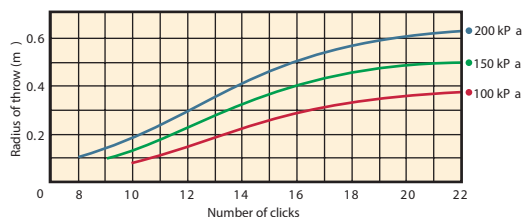

4mm Barb

4mm Thread

1/2" Thread

4mm In-Line on Stake

4mm Barb on Stake

PERFORMANCE			360°	180°
	PRESSURE (kPa)	FLOW (lph)	T HROW Dia. (m)	THROW Rad. (m)
fully open (approx. 22 clicks)	100	33	0.37	0.37
	150	41	0.64	0.50
	200	49	0.92	0.63

FLOW RATE 360° & 180°

RADIUS OF THROW 360°

RADIUS OF FLOW 180°

Specifications:

Dimensions Assembled		Barb	Thread	Thread 1/2"	Spike
Height		21 mm	21 mm	34 mm	135 mm
Length		20 mm	20 mm	26 mm	42 mm
Width		16 mm	16 mm	26 mm	16 mm
Weight (approx)		1.6g	2.0g	4.3g	5.4g
UV Stabilised Material	Base Cap	polypropylene	acetal polypropylene	polypropylene	polypropylene
Base/Connection Type: Inlet		Barb 4mm	10-32 UNF Thread 4 mm	Thread 1/2" BSP	Barb 4mm