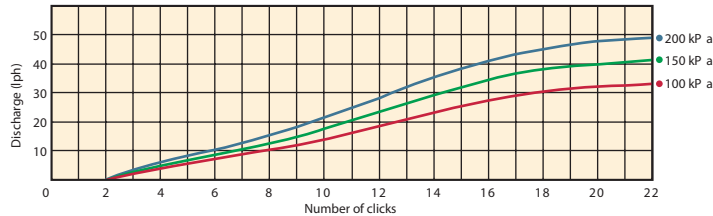

4mm Barb

4mm Thread

1/2" Thread

4mm In-Line on Stake

4mm Barb on Stake

PERFORMANCE			360°	180°
	PRESSURE (kPa)	FLOW (lph)	T HROW Dia. (m)	THROW Rad. (m)
fully open (approx. 22 clicks)	100	33	0.37	0.37
	150	41	0.64	0.50
	200	49	0.92	0.63

FLOW RATE 360° & 180°

RADIUS OF THROW 360°

RADIUS OF FLOW 180°

Specifications:

Dimensions Assembled		Barb	Thread	Thread 1/2"	Spike
Height		21 mm	21 mm	34 mm	135 mm
Length		20 mm	20 mm	26 mm	42 mm
Width		16 mm	16 mm	26 mm	16 mm
Weight (approx)		1.6g	2.0g	4.3g	5.4g
UV Stabilised Material	Base Cap	polypropylene	acetal polypropylene	polypropylene	polypropylene
Base/Connection Type: Inlet		Barb 4mm	10-32 UNF Thread 4 mm	Thread 1/2" BSP	Barb 4mm