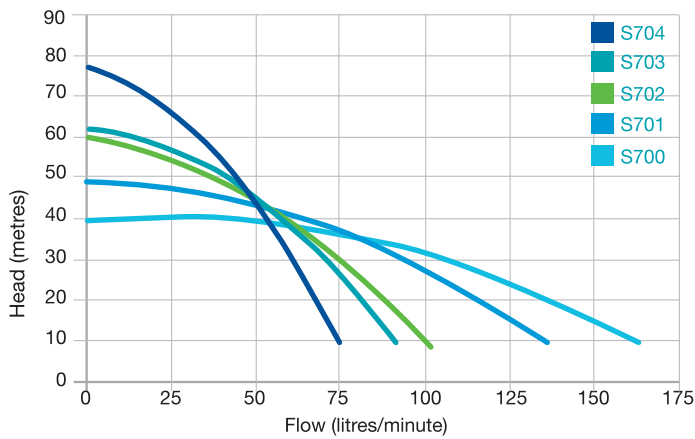

OJ Range

The Farmmaster OJ range are the flagship of the Onga range, offering performance, efficiency and reliability in a solid cast iron casing. The bottle shaped casing allows easy escape for air and aids the pump in priming suction lines.

Applications: Stock watering, irrigation and water transfer from dams, creeks, wells and bores.

OJ800 with Sig. 2000 tank

OJ700 Performance

OJ800 Performance